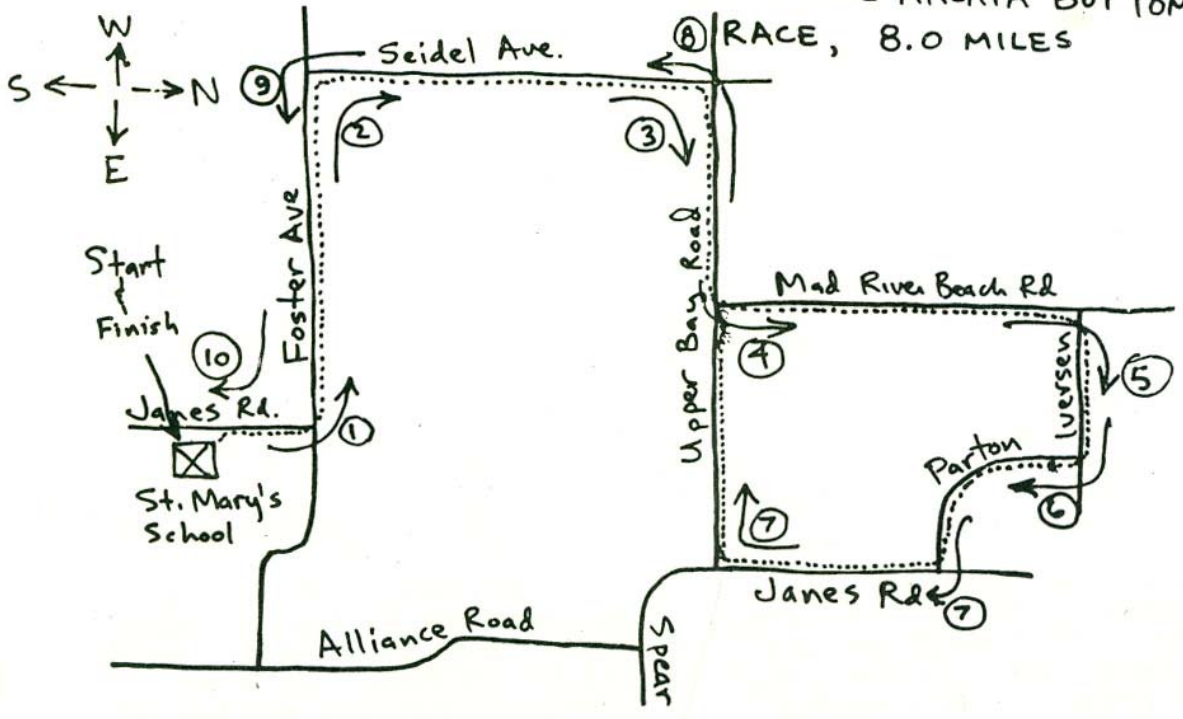

MAP OF THE ARCATA BOTTOMS

⑧ RACE, 8.0 MILES

Start
Finish

James Rd.
St. Mary's
School

Alliance Road

Seidel Ave.

Foster Ave.

Upper Bay Road

Mad River Beach Rd

Parton

Iversen

James Rd

Spear