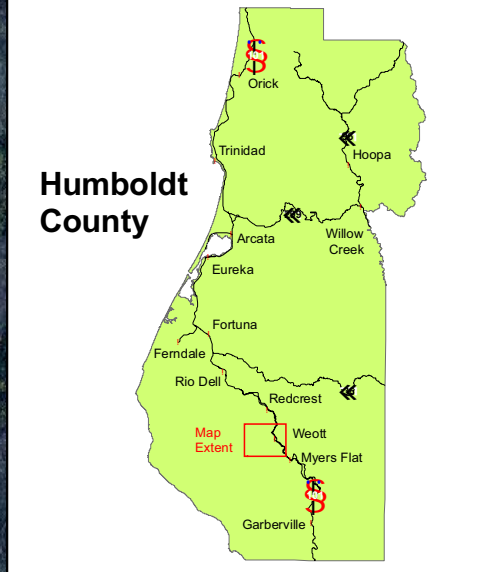

Avenue of the Giants

Six Rivers Running Club

California Location

Humboldt County

Legend

- 10K Course (Out and Back)
- Half Marathon Course (Out and Back)
- Marathon Course (Double Out and Back)

Custom Maps By: Earth Map Photo
earthmapphoto@sbcglobal.net
Distances and Locations are Approximate