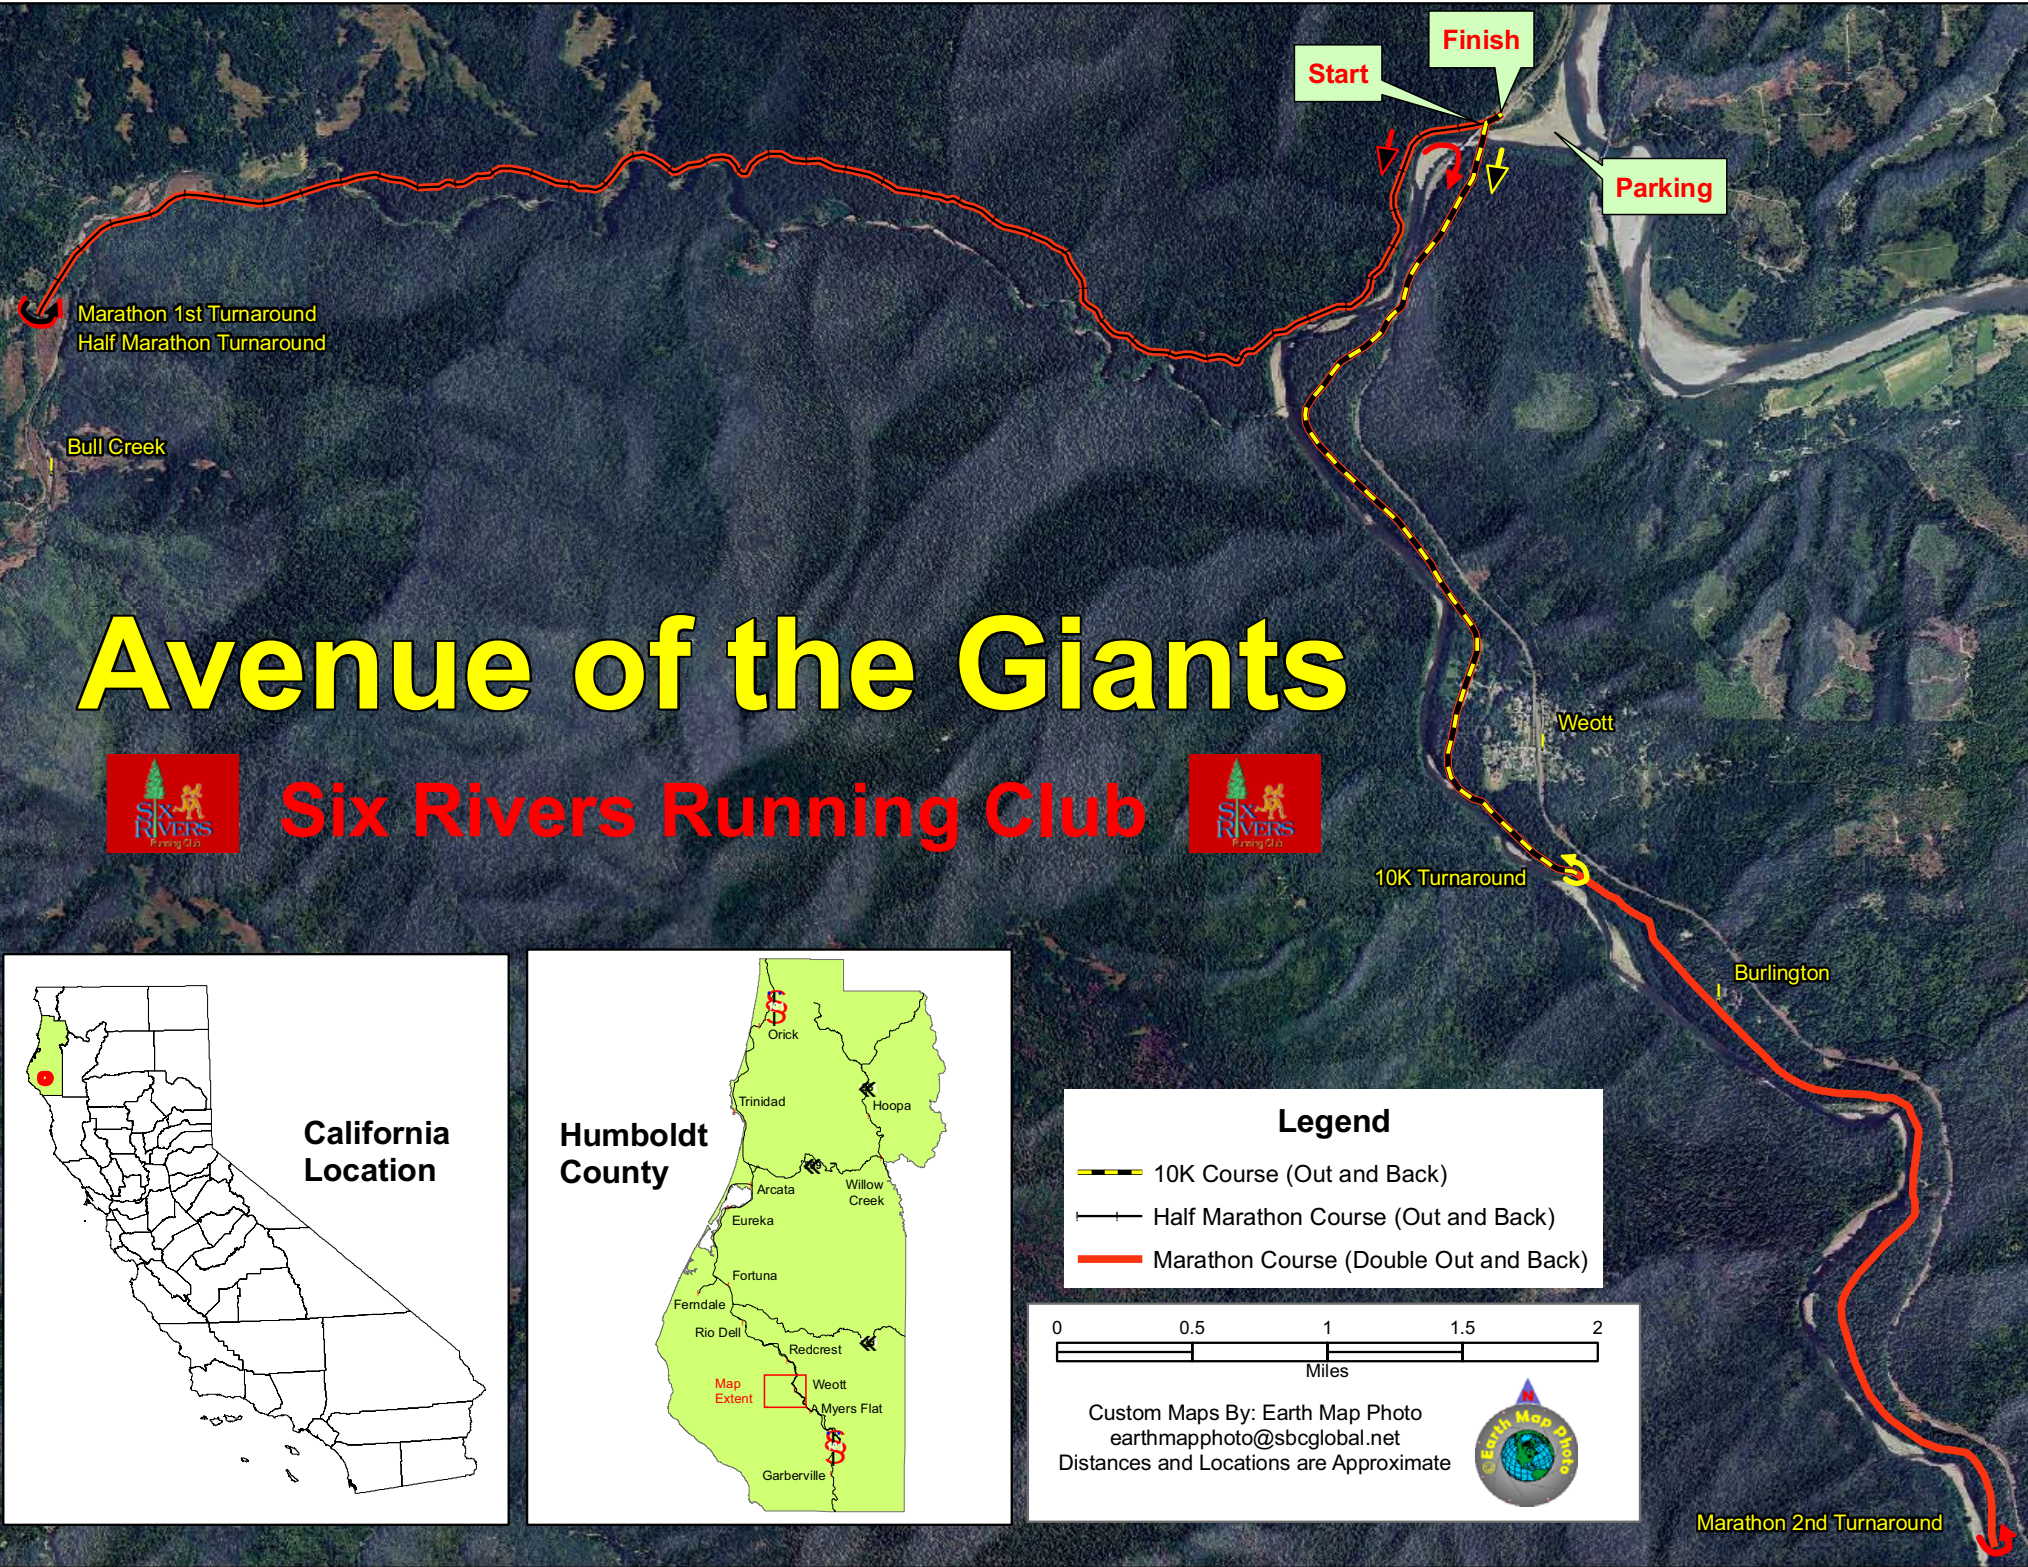

Avenue of the Giants

Six Rivers Running Club

California Location

Humboldt County

Legend

- 10K Course (Out and Back)
- Half Marathon Course (Out and Back)
- Marathon Course (Double Out and Back)

Custom Maps By: Earth Map Photo
earthmapphoto@sbcglobal.net
Distances and Locations are Approximate

Marathon 2nd Turnaround